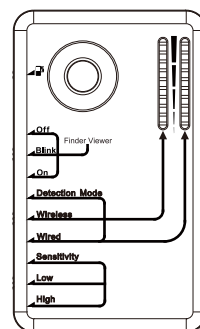

Product Sketch

Introduction

This extremely small model is used heavily to all levels of law enforcement, private investigators and for personal use for people that demand to have privacy in their lives!

RD-30 detects wired and wireless audio and video devices with frequencies between 20MHz - 6GHz.

On the back side of this detector, you will find red LED lights that flash intermittently. Looking through the eyepiece, you can see anything that reflects light back to you.

If there is a hidden wired or wireless spy camera, even the size of a tiny pinhole, it will reflect light back to you and you can easily locate the hidden camera source even if the camera is powered off!

Specification

Item Number	RD-30
Battery Type	AAA Battery
Frequency Range	20MHz - 6GHz
Dimension	80x52x15.5mm
Weight	74g (without battery)

※ Specifications are subject to change without prior notice.

Standard Accessories

AAA Battery*3

Quick Guide

CE/FCC Certified