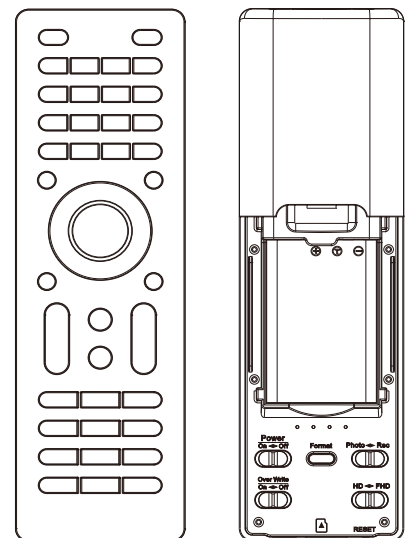

PV-RC10FHD

TV Remote Control 1080P Covert DVR

Home Security Covert DVR with 3MP Camera

Feature

- Footage will be automatically saved when device runs out of battery
- 1080p PIR Covert DVR in TV remote design
- Smallest 3 mega pixels pin-hole camera made especially for recording use
- Overwrite function
- Full HD & HD recording resolution options
- PIR function for auto monitoring
- PIR function for video recording and photo shooting
- 1080P high definition video 1920X1080 at 30fps .avi format
- LED indicators for status review on installation,
 - 1) Green: battery charging
 - 2) Blue: power on / low battery
 - 3) Red: video recording / photo shooting
 - 4) Bright Green: Overwrite on

Product Sketch

Specification

Built-in Camera Module	
Built-in image sensor	1/3" progressive CMOS sensor
Sensor resolution	2304x1536
Sensor sensitivity	3.3 Lux @ F 2.0
Lens F/No.	F 3.2
Focal Length	4mm
Angle of View	66°
Video Spec.	
Algorithm	H.264, JPEG
File Format	MOV, JPG
Video recording mode	Manual & Auto
Recording Capability	1920x1080 / 1280x720
Frame rate	Up to 30 fps
Photo Capability	5M
Storage & I/O	
Memory type	Micro SD Card (Support SDHC max.32GB)
Data interface	Mini USB 2.0
Misc.	
Date/Time Table	YYYY/MM/DD, HH:MM:SS
Power	
Power Input	DC 5V
Power Consumption	250mA-390mA
Standby Consumption	About 6.4mA
Standby time	9 days
Battery Input	DC 3.7V / 1100mA polymers battery
Physical	
Dimension	17 x 5 x 1.5 cm
Weight	110 g