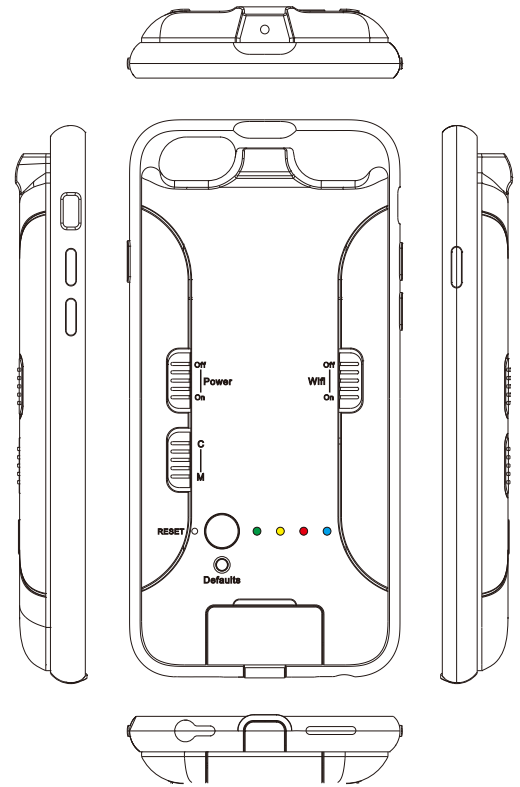

Product Sketch

Specification

Built-in Camera Module	
Built-in image sensor	1/3" progressive CMOS sensor
Sensor resolution	2304x1536
Sensor sensitivity	3.3 Lux @ F 2.0
Lens F/No.	F 3.2
Focal Length	4mm
Angle of View	66°
Video Spec.	
Algorithm	H.264, JPEG
File Format	MOV, JPG
Video recording mode	Auto/Manual/Motion Detection
Recording Capability	1920x1080, 1280x720, 848x480
Frame rate	Up to 30 fps
Photo Capability (APP)	2M(1920*1080)
WiFi Spec.	
WiFi	Built-in WiFi Module(IEEE 802.11b/g/n)
Wifi Protocol	RTSP
Storage & I/O	
Memory type	Micro SD Card (Support SDHC max=32GB)
Data interface	Mini USB 2.0
Misc.	
Date/Time Table	YYYY/MM/DD, HH:MM:SS
Snapshot	recording and playback video
Power	
Power Input	DC 5V
Power Consumption	450mA-500mA (WIFI OFF)(WIFI ON+60mA)
Charging Time	120 min(1100mA)
Battery Input	DC 3.7V / 1200 mA high polymers battery(XK704041)
Battery Lifetime	120min(1080P / WIFI OFF / LED OFF)
	115min(1080P / WIFI OFF / LED ON)
	105min(1080P / WIFI ON / LED OFF)
	100min(1080P / WIFI ON / LED ON)
	135min(720P / WIFI OFF / LED OFF)
	130min(720P / WIFI OFF / LED ON)
	120min(720P / WIFI ON / LED OFF)
	115min(720P / WIFI ON / LED ON)
	150min(WVGA / WIFI OFF / LED OFF)
	145min(WVGA / WIFI OFF / LED ON)
135min(WVGA / WIFI ON / LED OFF)	
130min(WVGA / WIFI ON / LED ON)	
Recording time	300min @ 1920x1080 resolution (16GB SD card)

※ Specifications are subject to change without notice

Standard Accessories