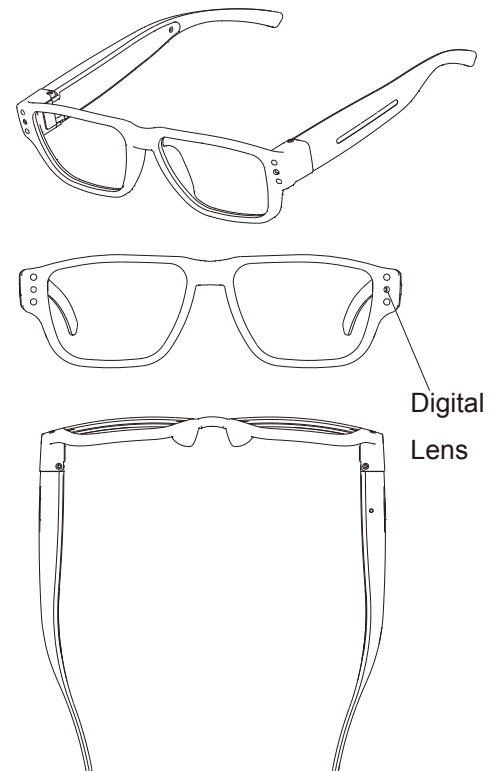

Illustration

Package Content

S-USB/MUSB