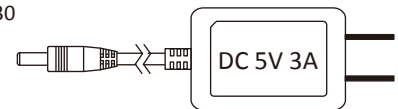

Standard Accessories

CHG-0530

S-USB/MICRO USB