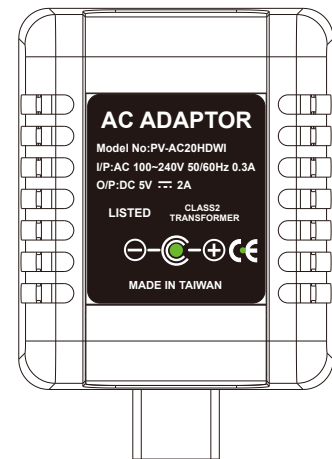

PV-AC20HDWI

Industry's First Innovation!
Power Adaptor DVR with Wi-Fi

Watch live view video on your phone!

Feature

- Built-in Wi-Fi allows you to control, view, and download video from your smartphone
- Remotely control, view, and download video from your smartphone/tablet anywhere in the world
- Appears as a normal AC adaptor with built in DVR and camera
- Powered by AC outlet - no batteries needed!
- Records at 1080p/720p/WVGA @ 30fps
- Takes up to a 32GB SD card

Product Sketch

Specification

Built in Image Sensor	1/2.9" progressive CMOS sensor
Sensor Resolution	2000x1121
Sensor Sensitivity	0.03 Lux @ F 2.0
Lens F/No.	F2.0
Focal Length	4.3mm
Angle of view	78°
Algorithm	H.264, JPEG
File Format	MOV, JPG
Video Recording mode	Auto/Manual/Motion Detection
Recording Capability	1920x1080/1280x720/848x480
Frame Rate	Up to 30fps
Photo Capability	2M(1600x1200)
Wifi	Built-in WiFi Module(IEEE 802.11b/g/n)
Memory type	Micro SD Card (Support SDHC max=32GB)
Data interface	Mini USB 2.0
Date/Time Table	YYYY/MM/DD, HH:MM:SS
Power Input	AC 100-240V
Dimension	64x53x43mm
Weight	97g

Standard Accessories

Adapter Head -
European Standard

Memory Card

USB Connect Cable

Covert Power Cord

CE/FCC Certification In Process

*Specifications are subject to change without prior notice.