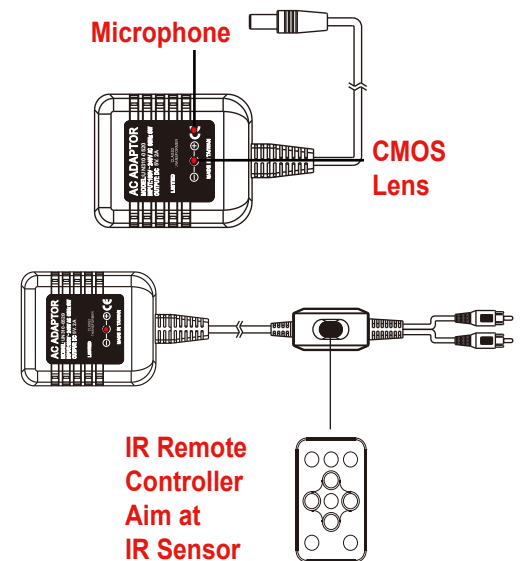

PV-AC20FHD

FHD Power Adaptor Type DVR

Portable Covert DVR with Portable Memory

Feature

- * FHD DC Power Adaptor Design
- * IR remote operating to adjust setting on UI
- * Power supplied from adaptor prongs
- * Supports up to 32GB SDHC card
- * Default motion detection recording setting
- * Plug-and-record, no need to execute complicated setting
- * 1080p high definition video 1920x1080 H.264 30fps

Specification

Item Number	PV-AC20FHD
Video Input	NTSC&PAL
CMOS Sensor	1/3" progressive CMOS sensor
Sensor Resolution	2592x1944
MIN Illumination	3.3 Lux at F2.0
Lens	3.7mm
Angel of View	70 degree
Resolution	FHD:1920X1080 HD:1280X720
Storage Capacity	Supports up to 32GB
Date/Time Table	YYYY/MM/DD HH:MM:SS
Video Format	AVI
Frame Rate	30 FPS
Recording Mode	Motion Detection / Normal (Continuous)
Overwrite	ON/OFF
Power Input	AC 100-240V
PC Interface	USB 2.0
Dimension	63 x 51 x 43 mm
Weight	90 g

*Specifications are subject to change without prior notice.

Illustration

Standard Accessories

Optional Accessories

Portable Media Player