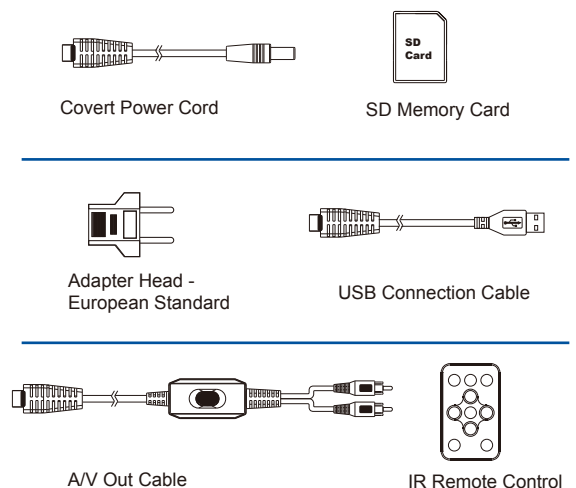

PV-AC20FHD

FHD Power Adaptor Type DVR

Portable Covert DVR with Portable Memory

Feature

- * FHD DC Power Adaptor Design
- * IR remote operating to adjust setting on UI
- * Power supplied from adaptor prongs
- * Supports up to 32GB SDHC card
- * Default motion detection recording setting
- * Plug-and-record, no need to execute complicated setting
- * 1080p high definition video 1920x1080 H.264 30fps

Specification

Item Number	PV-AC20FHD
Video Input	NTSC&PAL
CMOS Sensor	1/3" progressive CMOS sensor
Sensor Resolution	2592x1944
MIN Illumination	3.3 Lux at F2.0
Lens	3.7mm
Angel of View	70 degree
Resolution	FHD:1920X1080 HD:1280X720
Storage Capacity	Supports up to 32GB
Date/Time Table	YYYY/MM/DD HH:MM:SS
Video Format	AVI
Frame Rate	30 FPS
Recording Mode	Motion Detection / Normal (Continuous)
Overwrite	ON/OFF
Power Input	AC 100-240V
PC Interface	USB 2.0
Dimension	63 x 51 x 43 mm
Weight	90 g

*Specifications are subject to change without prior notice.

Illustration

Standard Accessories

Optional Accessories

Portable Media Player