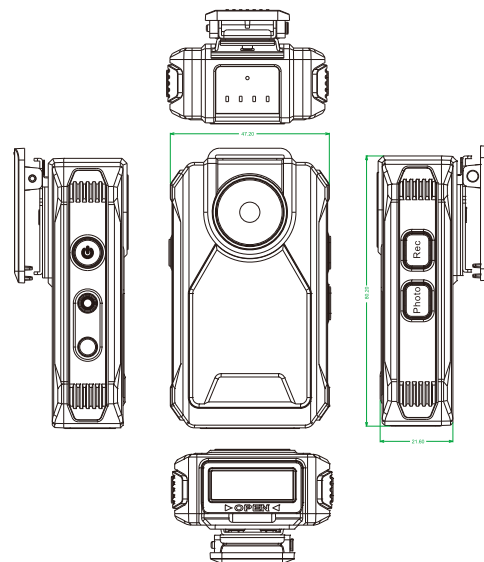

PV-50HD2W

Wi-Fi based 1080p body worn DVR

Features

- Wi-Fi built-in 1080p keyfob DVR
- Smallest 5MP pin-hole camera
- Records at 1080p/720p/WVGA
- 1080p high definition video 1920x1080 H.264 30fps .mov format
- Recording and play back video on App
- Real time record any video and audio evidence
- Vibration alert for Power/ Rec / Wi-Fi
- LED indicators for power / charging / Wi-Fi / Rec
- Stream real time recording on your smart phone or pad
- Allows you to store video files on your smart phone

Item Number	PV-50HD2W
Camera	1/2.9" progressive CMOS sensor
Angle of View	78 Degree
Video Resolution	1080p / 720p / WVGA @30fps
Photo Resolution	5MP
Sensor Resolution	2000 x 1121
Wi-Fi	Built-in WiFi Module(IEEE 802.11b/g/n)
Memory Type	Micro SD Card (Support SDHC max = 32G)
Lens	4.6 mm
Min. Illumination	0.03 Lux @ F 2.0 (50 IRE)
Video File Format	MOV / JPG
Picture File Format	H.264 JPEG
PC Interface	Mini USB2.0
Time Stamp	YYYY.MM.DD. HH:MM:SS
Power consumption	260 - 300 mA (Wi-Fi Off) (Wi-Fi on + 80mA)
Charging Time	180 min(700mA)
Battery Type	DC 3.7V / 1400 mA high polymers battery
Battery Life	Continuous recording 200min(Wi-Fi on)/240min(Wi-Fi off)
Recording Time	Approx. 160min @ 1080p (16GB memory card)
Memory Type	Micro SD Card (Support up to 16GB)
Dimension	8 x 4.5 x 2 (cm)
Weight	91g

*Specifications are subject to change without prior notice.

Product Sketch