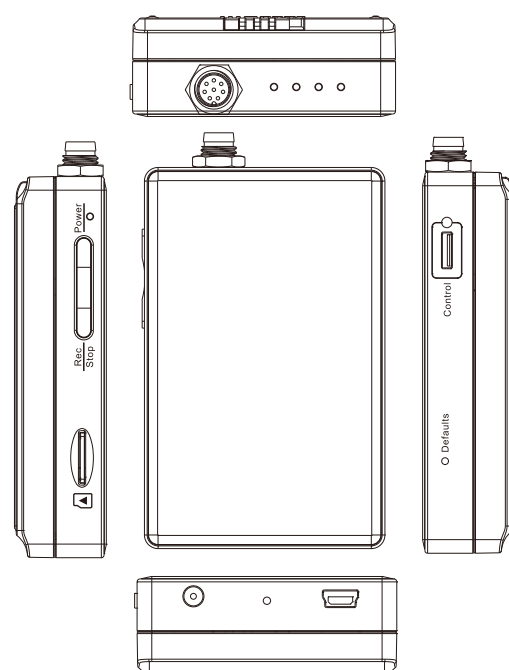

Product Sketch

Specification

Video Spec.	
Algorithm	H.264, JPEG
File Format	MOV, JPG
Video Recording Mode	Auto/Manual/Motion Detection
Recording Capability	1080P /720P/ WVGA
Frame Rate	Up to 30 fps
Wi-Fi Spec.	
Wi-Fi	Built-in Wi-Fi Module(IEEE 802.11b/g/n)
Wi-Fi Protocol	RTSP
Storage & I/O	
Memory Type	Memory Card (Support SDHC max=32GB)
Data Interface	Mini USB 2.0
Misc.	
Disguised Mode	Stand-By, Power-Off
Date/Time Table	YYYY.MM.DD, HH,MM,SS
Snapshot	Record And Playback Video (on smartphone)
Power	
Power Input	DC5V
Power Consumption	380mA-440mA(WIFI OFF)(WIFI ON + 80mA)
Charging Time	240 min(700mA)
Battery Input	DC 3.7V / 2200 mA Lithium Battery
Battery Lifetime	240min(1080P / WIFI ON)
	270min(1080P / WIFI OFF)
	270min(720P / WIFI ON)
	300min(720P / WIFI OFF)
	300min(WVGA / WIFI ON)
330min(WVGA / WIFI OFF)	
Recording Time	160min @ 1920x1080resolution (16GB Memory Card)
Physical	
Dimension	85x54x21mm
Weight	104g (With Battery)

- ※ PV-500Neo is only compatible with BU-18Neo / BU-18Neo(Cone)
- ※ Specifications are subject to change without prior notice.

CE/FCC Certified

Standard Accessories