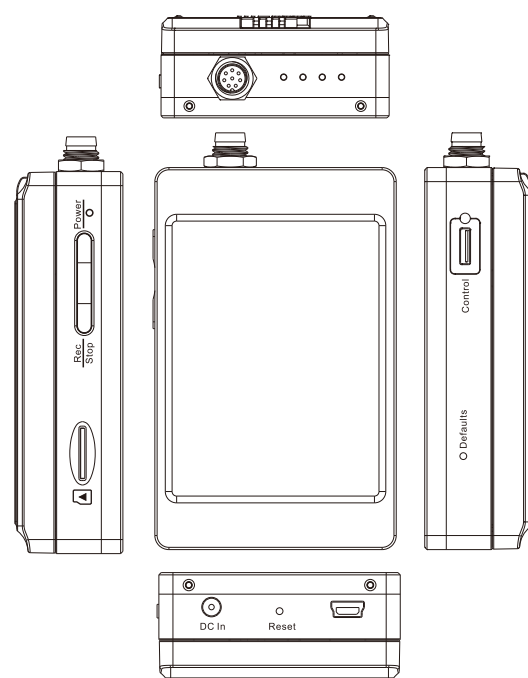

PV-500Neo Pro

Portable Wi-Fi DVR With Touch Screen

Feature

- Adopt locking din plug to ensure firm connection
- Built-in Wi-Fi allows you to control, view, and download video from your smartphone or tablet
- Cable controller allows you to control without even touching the DVR
- LED indicators for power, charging, Wi-Fi, and recording
- Records up to 240 minutes
- Changeable Battery

Product Sketch

Specification

Display	
LCD	3.0" 960*480 TOUCH TFT
Video Spec.	
Algorithm	H.264, JPEG
File Format	MOV, JPG
Video Recording Mode	Auto/Manual/Motion Detection
Recording Capability	1080P /720P/ WVGA
Frame Rate	Up to 30 fps
Wi-Fi Spec.	
Wi-Fi	Built-in Wi-Fi Module(IEEE 802.11b/g/n)
Wi-Fi Protocol	RTSP
Storage & I/O	
Memory Type	Memory Card (Support SDHC max=32GB)
Data Interface	Mini USB 2.0
Misc.	
Disguised Mode	Stand-By, Power-Off
Date/Time Table	YYYY.MM.DD, HH,MM,SS
Snapshot	Snapshot image when preview and playback video
Power	
Power Input	DC5V
Charging Time	240 min(700mA)
Battery Input	DC 3.7V / 2200 mA Lithium Battery
Battery Lifetime	180min(1080P/WIFI OFF/LCD ON)
	220min(1080P/WIFI ON/LCD OFF)
	260min(1080P/WIFI OFF/LCD OFF)
	190min(720P/WIFI OFF/LCD ON)
	230min(720P/WIFI ON/LCD OFF)
	270min(720P/WIFI OFF/LCD OFF)
	200min(WVGA/WIFI OFF/LCD ON)
	240min(WVGA/WIFI ON/LCD OFF)
280min(WVGA/WIFI OFF/LCD OFF)	
Recording Time	160min @ 1920x1080resolution (16GB Memory Card)

※ PV-500Neo Pro is only compatible with BU-18Neo/BU-18Neo(Cone)

※ Specifications are subject to change without prior notice.

CE/FCC Certified

Standard Accessories

BA-2200
Battery Pack

16G
Memory Card

5V Charger