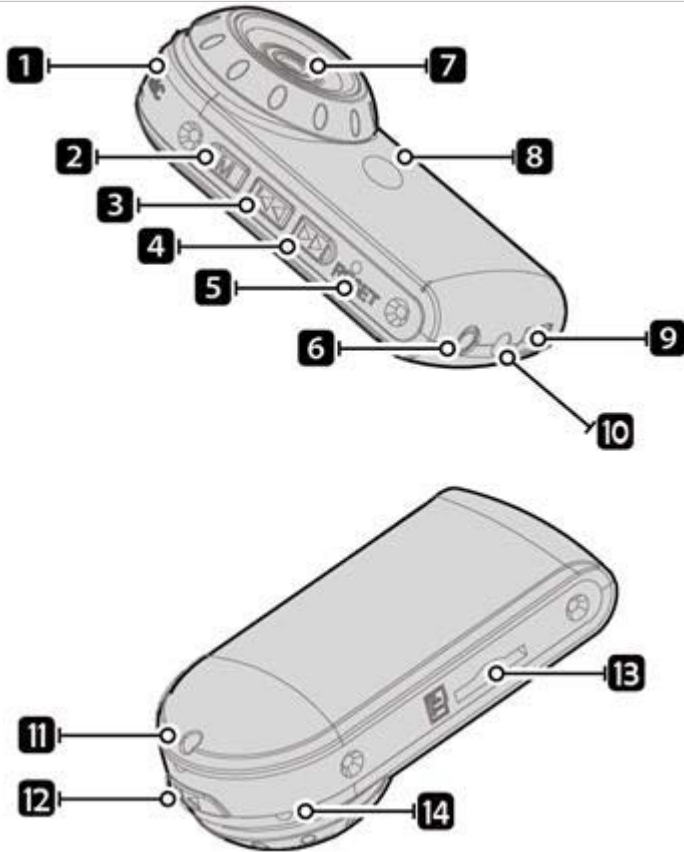

MD-BE960 - Big Eye Mini DV

Introduction..

- 1280 * 960 high-resolution real-time video quality.
- AV OUT video output, real-time playback.
- 5 million-pixel digital camera function.
- WEBCAM Web camera function.
- High-quality recording function.
- Can record while charging.
- Use external power supply for long time use.
- Supports 16GB MicroSD Card.
- Ultra-convenient clip design for easy carry.
- High-Brightness LED indicator.

Specification..

Lens	2 Mega pixels, High-end quality lens
View range	60 degree
Photo format	JPG
Photo resolution	5 Mega pixels, 2560*1920 pixels
Photo pieces	1GB / about 2100 pieces
Recording format	AVI
Video encoding	M-JPEG
Recording resolution	VGA,1280*960@30fps±1fps
AV OUT	Yes
Time setting	Yes / No (You can set free)
Image ratio	4:3
Recording time	Full power, about 85 min
Audio format	WAV
Bit rate	192kbps
Sampling Rate	24kHz
Sound Recording Time	Full power, about 3 hours, 1GB / 12.34h
Webcam	320*240
Supporting system	Windows me / 2000 / xp / 2003 / Vista, Mac os 10.4, Linux
Transfer interface	Mini 5 Pin USB
Storage support	MicroSD (TF) card (Max. 16GB)
Battery type	high-capacity lithium polymer
Battery capacity	220mAh
Charging Voltage	DC-5V
Charging time	About 3 hours
Work temperature	0-40°C
Work humidity	20-80%
Size	60(H)*29(W)*18(D) mm
Net Weight	46g

Speciality..

1. Mic
2. Mode Button
3. Last / Rewind button
4. Next / Forward button
5. Reset button
6. AVOUT Socket
7. Camera
8. Self-Photo mirror
9. Mini USB Socket
10. Tripod adapter screw hole
11. Lanyard hole
12. Operation button
13. Micro SD(TF) card socket
14. Status Indicator

RECORD RESOLUTION 1280 X 960

Complete set..

						
Mini DV x1	Chain x1	Silicon case x1	Clip x1	Bracket x1	Charger x1	AV cable x1
						
USB charger cable x1	USB data transfer cable x1	Bracket commutator x1	CD x1	Manual x1	Emergent charger (optional)	Box x1