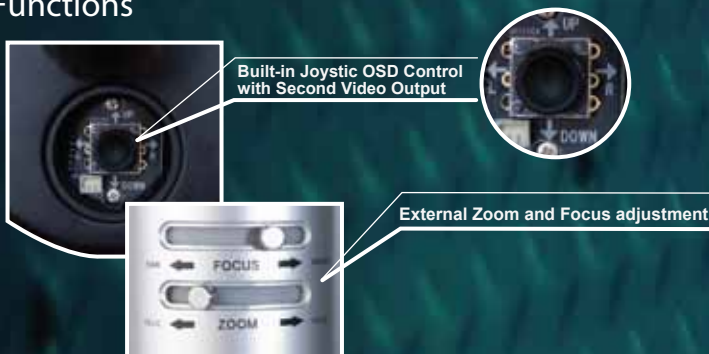

■ Functions

■ Dimension