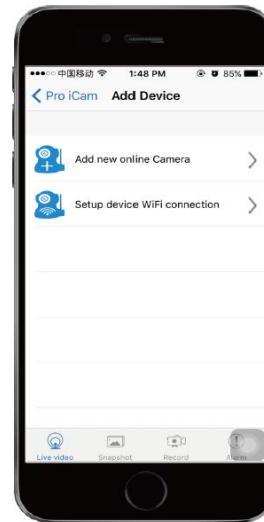

App Store

Google play

Download App

Download & Install App

< Add Device Add new online device

Name	<input type="text" value="Cam"/>
UID	<input type="text" value="UID"/>
Password	<input type="password" value="••••"/>

1 Search(LAN)

2 QR Scan

Enter App,add online LAN camera