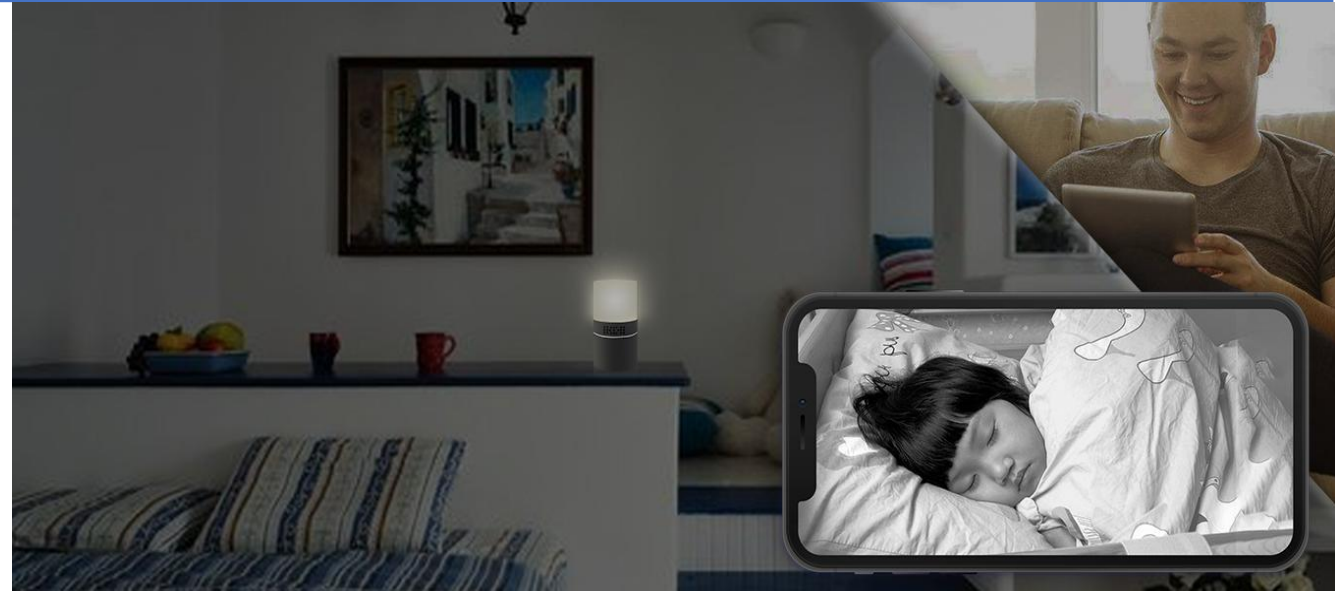

HD 1080P WiFi Lamp Security Camera

Model No.: AI-IP020

2018 New Launched Wi-Fi P2P Hidden Camera for Smart Home and business security.

First, it's a colorful Lamp with WiFi Hidden Camera, which is 2.0 mega pixel Lens high resolution, 330 degree rotating lens by App for wide view angle, 3 meter invisible night vision for 24 hours day and night video streaming and two way speaking.

Second, it can be easily connect to WiFi for live video, remotely take video and photo by App; Also, it support P2P, check remote video without WiFi in 50 Meters.

Features:

- 2.0 mega pixel COMS Lens
- WiFi P2P Live streaming
- 330 degree Rotatable Lens
- Invisible night vision 3M
- Two way speaking
- App control the brightness,color and on/off of desklamp
- Motion detection & Push alarm msgs
- Support max 128GB Micro SD card