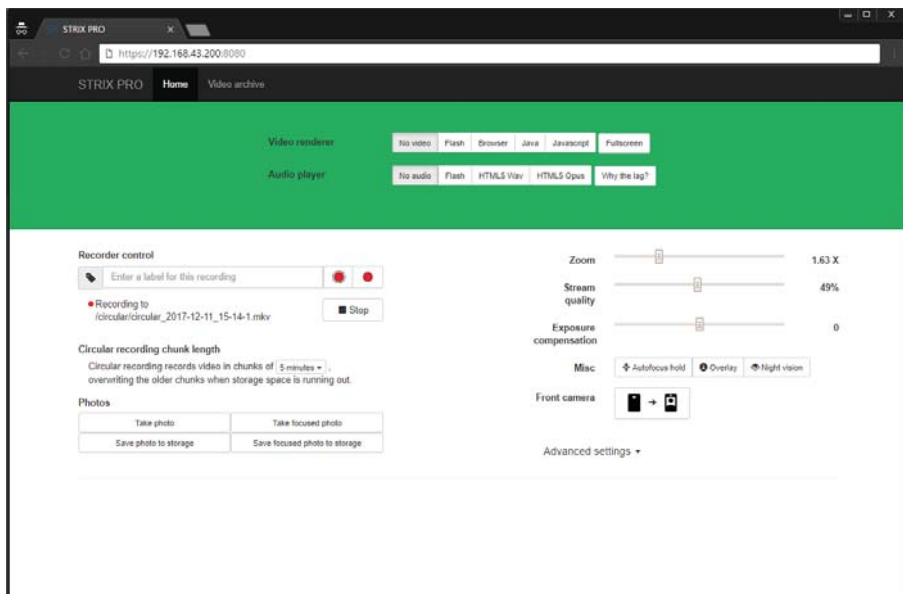

PocketEagle R4

World's most advanced spy phone

Recording and streaming time (WiFi) - **Approx. 10h**
Recording and streaming time (3G/4G) - **Approx. 4h**
(Battery is not replaceable, Dual Sim)

Resolution: **5.0 MP (2592 × 1944)**
Video Resolution: Full HD, 1920x1080
Focal Length: **3.16 mm**
Focus Modes: **fixed, infinity**
Zoom: **Supported**
Auto Exposure Locking: **Supported**
Auto White Balance Locking: **Supported**

Supported Resolutions:

Video:	Image:
1920x1080 (Full HD)	2592x1944
1440x1080	2592x1458
1280x960	2048x1536
1280x768	1920x1080
1280x720 (HD)	1600x1200
1024x768	1440x1080
800x600	1280x960
864x480	1280x768
800x480 (WVGA)	1280x720
	1024x768