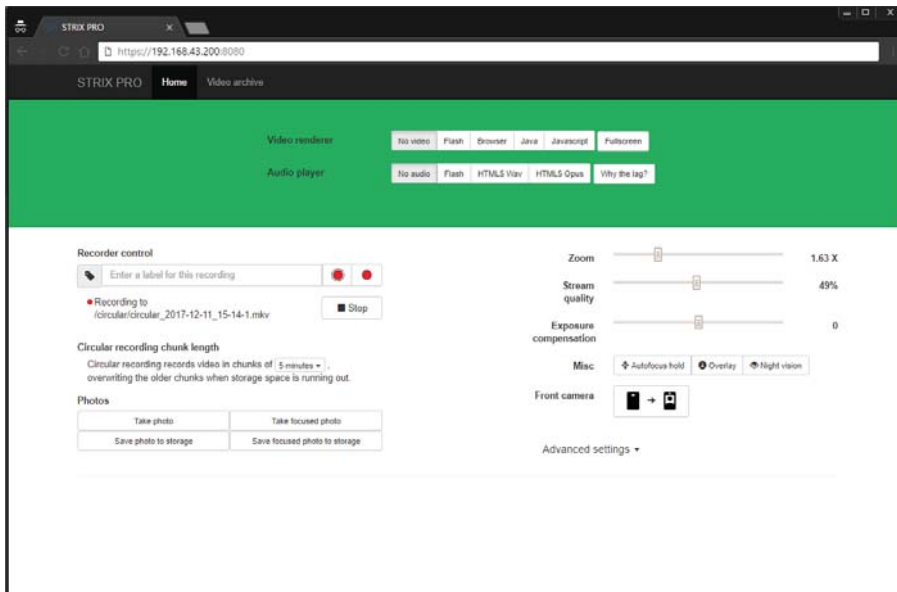

PocketEagle NT

World's most advanced spy phone

Recording and streaming time (WiFi) - **Approx. 4h**
Recording and streaming time (3G/4G) - **Approx. 2h**
(Replaceable battery)

Resolution: **2.1 MP (1920 × 1080)**
Video Resolution: **2.1 MP (1920 × 1080)**
Focal Length: **1.85 mm**
Focus Modes: **fixed, infinity**
Zoom: **Supported**
Auto Exposure Locking: **Supported**
Auto White Balance Locking: **Supported**

Supported Resolutions:

Video:	Image:
1920x1080 (Full HD)	1920x1080
1440x1080	1600x1200
1280x960	1440x1080
1280x768	1280x960
1280x720 (HD)	1280x768
1024x768	1280x720
800x600	1024x768
864x480	800x600
800x480 (WVGA)	800x600
	864x480