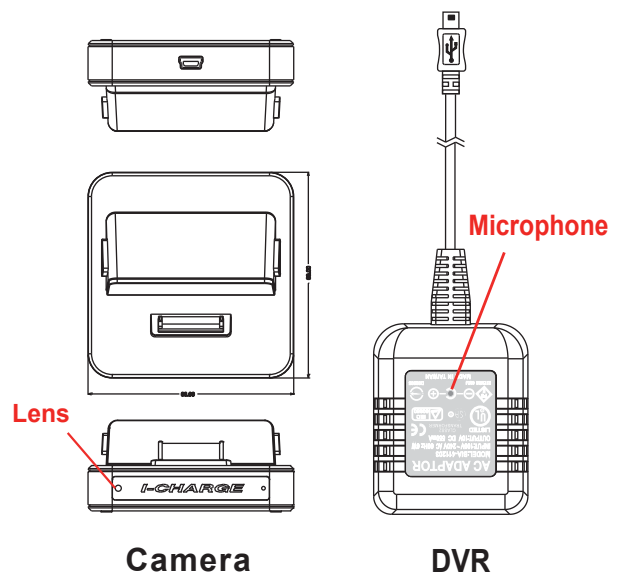

PV-AC35(PAL)

Hidden Camera in iPhone Charging Dock Design

Covert DVR in Power Adaptor

Feature

- * iPhone charging dock design
- * Direct power supply from power adaptor DVR
- * SD card file storage, supports up to 32GB
- * Default motion detection recording functionality
- * Optional normal (continuous) recording functionality
- * Can connect to TV with supplied cable
- * 450TVL color CCD camera
- * Functional charging dock compatible with iPhone, iPad

Specification

Item Number	PV-AC35(PAL)
Video System	PAL
Sensor	CCD
Resolution	450 TVL
MIN Illumination	1.5 Lux / F2.0
Memory	SD card supports up to 32G SDHC
Time Stamp	YYYY.MM.DD. HH:MM:SS
File Format	MPEG-4, AVI
Frame Rate	25FPS
Recording Mode	Motion Detection / Normal (Continuous)
Motion Record Time	1min / 3min / 5min
Motion Sensitivity	High / Medium / Low
Indications	LED
Operation Current	500mA
PC Interface	USB 2.0
Dimension	Adaptor: 65x51x43mm / Dock: 68x68.5x30mm
Weight	Adaptor: 81g / Dock: 48g

Illustration

Standard Accessories

iPhone Charging Dock Camera

SD Memory Card (4GB)

Adapter Head - European Standard

USB Connection Cable

A/V Out Cable

IR Remote Control