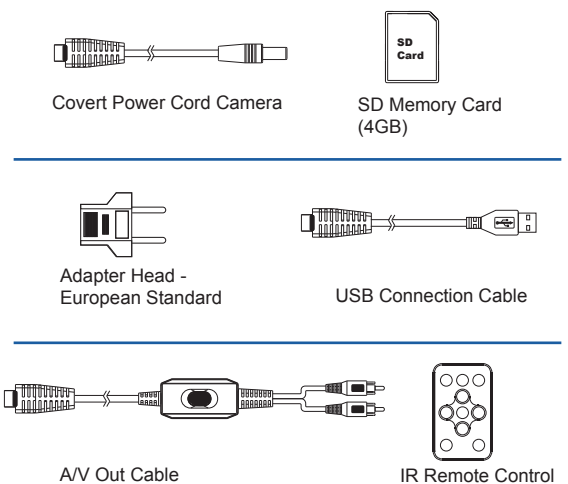

PV-AC30(PAL)

Power Adaptor DVR

With Built-in VGA CMOS Camera

- * Covert DVR in power adaptor design
- * Direct power supply from AC adaptor prongs
- * SD card file storage, supports up to 32GB
- * Default motion detection recording functionality
- * Optional normal (continuous) recording functionality
- * Can connect to TV with supplied cable
- * Built-in 2.8mm pinhole lens with 60 degree angle of view

Specification

Item Number	PV-AC30(PAL)
Video System	PAL
Sensor	CMOS
Resolution	640x480
MIN Illumination	4V(Lux*sec)
Memory	SD card supports up to 32G SDHC
Time Stamp	YYYY.MM.DD. HH:MM:SS
File Format	MPEG-4, AVI
Frame Rate	25FPS
Recording Mode	Motion Detection / Normal (Continuous)
Motion Record Time	1min / 3min / 5min
Motion Sensitivity	High / Medium / Low
Indications	LED
Operation Current	110mA
PC Interface	USB 2.0
Dimension	63x51x43mm
Weight	90g

Illustration

Standard Accessories

Optional Accessories