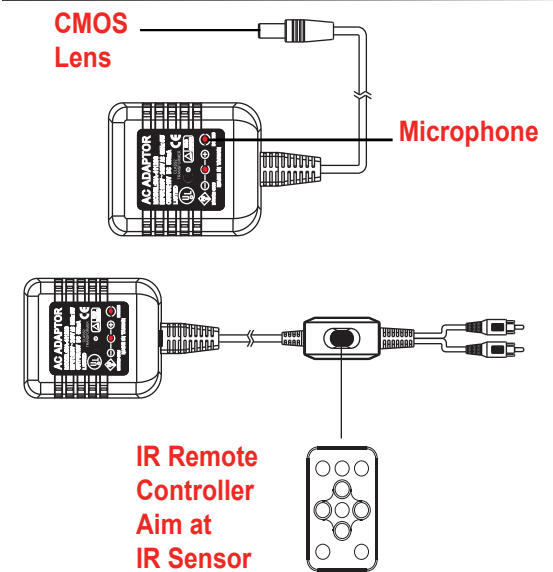

PV-AC30(PAL)

Power Adaptor DVR

With Built-in VGA CMOS Camera

- * Covert DVR in power adaptor design
- * Direct power supply from AC adaptor prongs
- * SD card file storage, supports up to 32GB
- * Default motion detection recording functionality
- * Optional normal (continuous) recording functionality
- * Can connect to TV with supplied cable
- * Built-in 2.8mm pinhole lens with 60 degree angle of view

Specification

Item Number	PV-AC30(PAL)
Video System	PAL
Sensor	CMOS
Resolution	640x480
MIN Illumination	4V(Lux*sec)
Memory	SD card supports up to 32G SDHC
Time Stamp	YYYY.MM.DD. HH:MM:SS
File Format	MPEG-4, AVI
Frame Rate	25FPS
Recording Mode	Motion Detection / Normal (Continuous)
Motion Record Time	1min / 3min / 5min
Motion Sensitivity	High / Medium / Low
Indications	LED
Operation Current	110mA
PC Interface	USB 2.0
Dimension	63x51x43mm
Weight	90g

Illustration

Standard Accessories

Optional Accessories