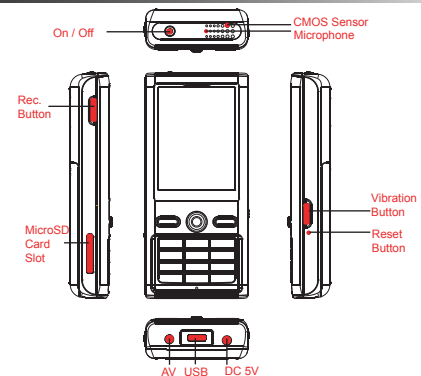

Illustration

Standard Accessories

- AV/Power Switcher
- USB Cable
- DC 5V Charger
- Pouch
- Earphone
- 3.7V/1200 mA Lithium Batt.
- AV cable to Camera (5V)
- AV Cable to TV Monitor