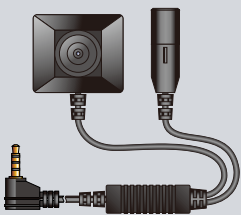

PV-50

Matchbox Size DVR

- Matchbox size DVR
- Direct connection to cable controller
- 15mm slim design
- Two button simple operation
- Instant record button
- Analogue camera compatible
- MicroSD memory up to 32 GB

Specification

Item Number	PV-50
Resolution Mode	NTSC(720*480) / PAL(720*576))
Frame Rate	NTSC(30 fps) / PAL(25 fps)
Video File Format	H.264, MOV
Memory Type	MicroSD Card
Vibration Alert	On/Off
PC Interface	USB2.0
Date/Time Table	YYYY/MM/DD, HH,MM,SS
Power Consumption	290mA-370mA
Dimension	73.5X39X15mm
Battery Type	DC 3.7V / 800 mA Lithium battery
Working Hour	Approx. 90~100 Minutes
Weight	48g
Charging Time	Approx. 3 hours

Optional Accessories

BU-18
Button Type wired CCD Camera

Standard Accessories

USB Cable

Memory Card

Pouch

Cable Controller

*Specifications are subject to change without prior notice.